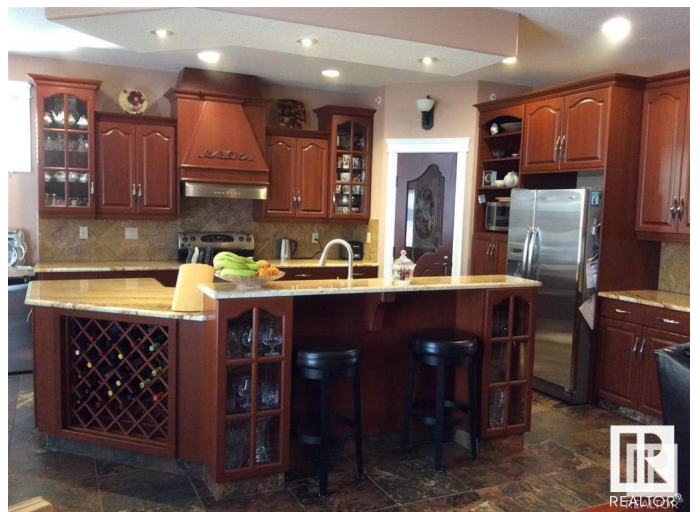

$1,099,999 - 43 26323 Twp Road 532 A, Rural Parkland County

MLS® #E4418762

$1,099,999

4 Bedroom, 4.00 Bathroom, 2,282 sqft
Rural on 1.15 Acres

Royal Spring Estates, Rural Parkland County,
AB

Custom built home with top quality materials and workmanship. it offers heated floors, 2 fireplaces, spiral staircase, 4 car attached oversize garage with heated floors, drainage, water, 220w power, and 3pc bath. Walls have spray foam. Fully finished forced walk out basement and a large deck. This home have to be seen to be fully appreciated.

Built in 2007

Essential Information

MLS® #	E4418762
Price	$1,099,999
Bedrooms	4
Bathrooms	4.00
Full Baths	4
Square Footage	2,282
Acres	1.15
Year Built	2007
Type	Rural
Sub-Type	Detached Single Family
Style	Bungalow
Status	Active

Community Information