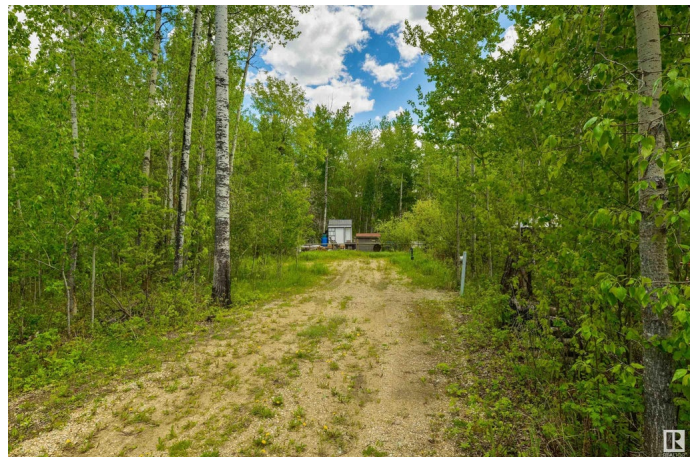

# \$48,000 - 148 5519 Twp Rd 550, Rural Lac Ste. Anne County

MLS® #E4428686

**\$48,000**

0 Bedroom, 0.00 Bathroom,  
Rural on 0.16 Acres

Lake Arnault RV Resort, Rural Lac Ste. Anne County, AB

If you've been looking for the perfect setting to get away from it all, then Lake Arnault RV Resort is it! Nestled amongst a beautifully treed & private setting, this 147 acre resort is gated with no public access, and showcases a half mile of lakefront for your enjoyment. The lot itself is fully serviced & treed, & just a few steps away from the lake. There are several amenities on site including a playground with gazebo, guest camping for your friends & family, walking trails, and a newly built dock with benches overlooking the lake. Whether you're a wildlife enthusiast, enjoy canoeing or paddleboarding, or just want to spend time relaxing around a campfire, this resort offers strict architectural controls to protect your investment, and is located just 1hr away from the City limits, making this the perfect weekend retreat!

### Exterior

Exterior Features Backs Onto Park/Trees, Beach Access, Boating, Flat Site, Gated Community, Lake Access Property, Picnic Area, Playground Nearby, Private Setting, Ravine View, Recreation Use, Treed Lot, See Remarks