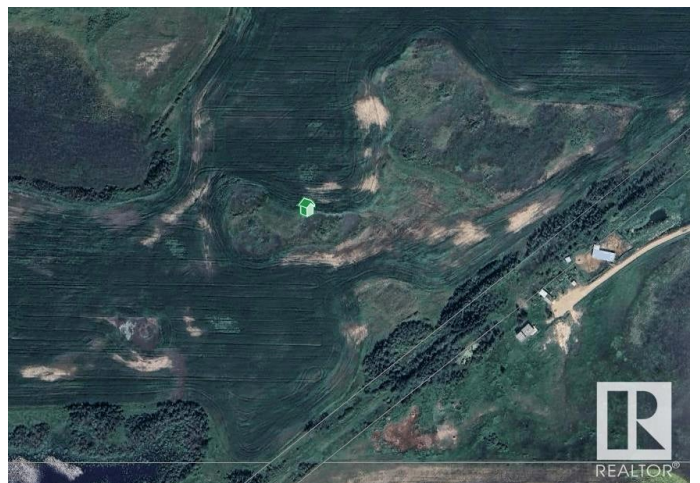

Courtesy Of Bob Macmillan Of RE/MAX Elite

$610,702 - Rr172 Twp Rd 504, Rural Beaver County

MLS® #E4431081

$610,702

0 Bedroom, 0.00 Bathroom,
Rural on 150.52 Acres

None, Rural Beaver County, AB

150.52 ACRES TOTAL...100 ACRES
CULTIVATED...CLOSE TO RYLEY

Essential Information

MLS® #	E4431081
Price	$610,702
Bathrooms	0.00
Acres	150.52
Type	Rural
Sub-Type	Vacant Lot/Land
Status	Active

Community Information

Address	Rr172 Twp Rd 504
Area	Rural Beaver County
Subdivision	None
City	Rural Beaver County
County	ALBERTA
Province	AB
Postal Code	T0B 4A0

Exterior

Exterior Features See Remarks

Additional Information

Date Listed	April 15th, 2025
Days on Market	9